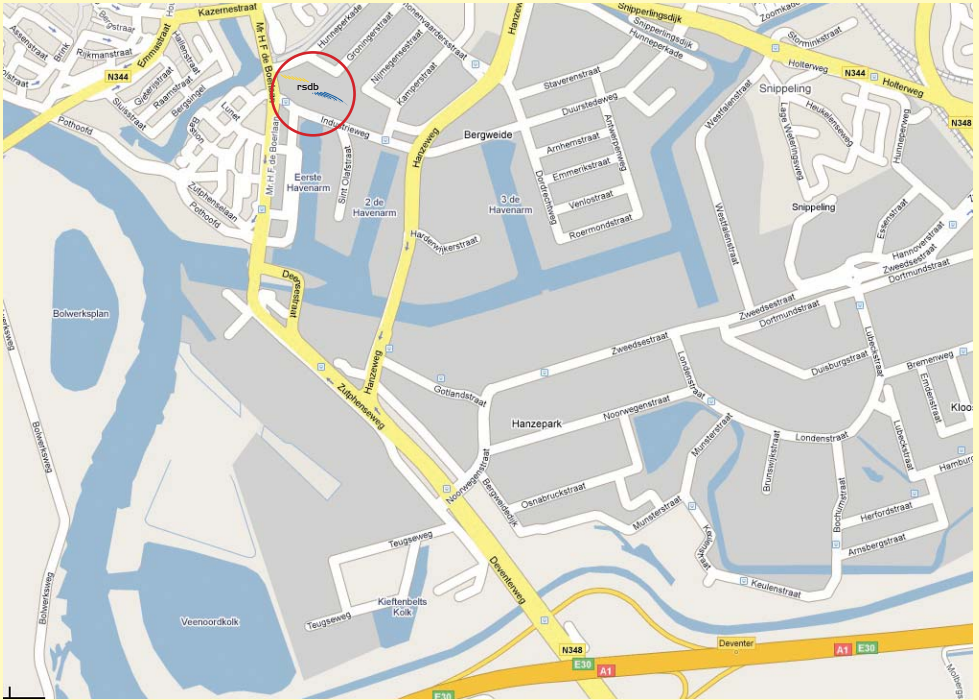

### With public transport

 Take Bus 56 from Central Station to the Saxion Highschool on the 'Handelskade'. From there it is a 6 minutes walk.

 If you walk all the way from Central Station it is approx. 16 minutes.

## By car:

- Take exit 23 ‘Deventer’ on the A1 highway.
- At the end of the exit go right, in the direction of the Centre.
- Follow signs ‘Centrum’.
- When you pass the Shell petrolstation at your right hand, stay in or go to the right lane.
- Stay there while crossing the bridge and when the road makes a sharp turn to the left and right.
- At the traffic lights go straight on.
- After the following traffic lights, cross the street and take a right turn.
- You will see the entrance of RSDB on your right side.